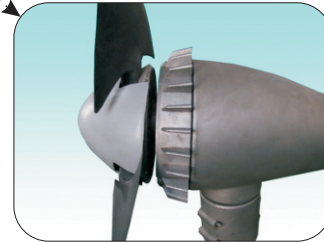

1Unit=2Units, easy change from 12V to 24V.
 Start=Charge, start to charge 2.5m/s.
 6KG=600Watts
 Carbon fiber=High strength

Carbon fiber blades

High performance alternator

Smart switch from 12V to 24V or from 24V to 12V