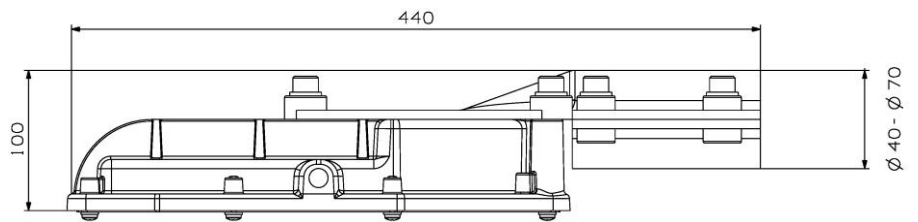

EARTH Series/ 60W LED Street Light

RAL 9016

RAL 9005

IP 66

PFC FUNCTION

Applications :

Street Lighting
Park&Garden Lighting
Walking Road Lighting
Wide Area Lighting

Certificates :

- EN 60598-1
- EN 60598-2-3
- ISO 9001
- ISO 14001
- OHSAS 18001
- CE

Driver Protections :

Open Circuits
Short Circuits
Low & High Voltage Soft Start
Thermal Protection