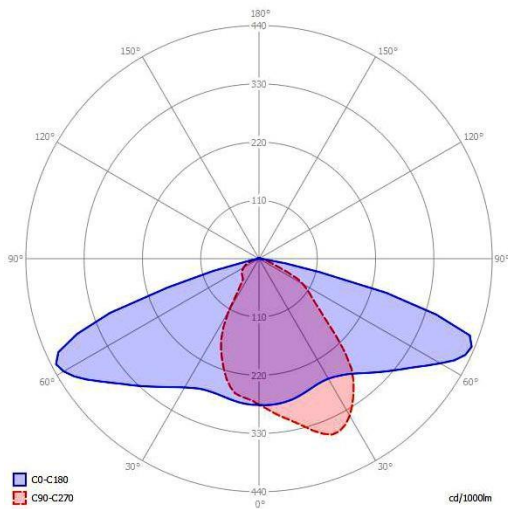

LIGHTING CURVE

Optional High Power LED Brands

Model No:	COMM-36-A60PV
Power	60W
Input Voltage	12V DC
Led Pieces	High Power Led 36
Lumen	7629 Lumen
Colour Temperature	4000 Kelvin
Led Life (LM80)	>60.000 Hours
Working Temperature	-30 / +50 C°
Lighting Angele	Asymmetric Type II
IP Class	IP66
Body Material	Aluminium Injection
Front Side	4mm Tempered Glass
Arm Diameter	4-6 cm
Weight	4,8 kg
Dimensions	22,5 x 44 x 10 cm