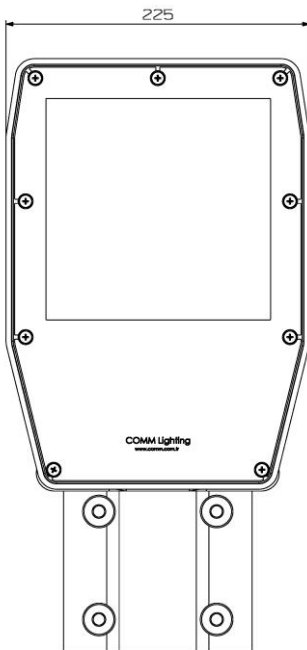

EARTH Series/ 60W LED Street Light

RAL 9016

RAL 9005

IP 66

PFC FUNCTION

Applications :

Street Lighting
Park&Garden Lighting
Walking Road Lighting
Wide Area Lighting

Certificates :

LIGHTING CURVE

Optional High Power LED Brands

Model No:	COMM-36-A60PV
Power	60W
Input Voltage	12V DC
Led Pieces	High Power Led 36
Lumen	7629 Lumen
Colour Temperature	4000 Kelvin
Led Life (LM80)	>60.000 Hours
Working Temperature	-30 / +50 C°
Lighting Angele	Asymmetric Type II
IP Class	IP66
Body Material	Aluminium Injection
Front Side	4mm Tempered Glass
Arm Diameter	4-6 cm
Weight	4,8 kg
Dimensions	22,5 x 44 x 10 cm